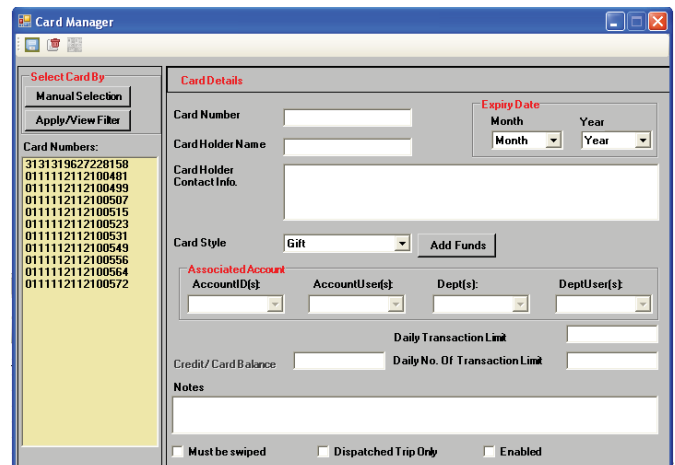

XPLC (Private Label Card)

XPLC is an integral part of the Mobile Knowledge family of products and services. Mobile Knowledge is a world leader in mobile data communications, dispatch and GPS-based vehicle location tracking systems. Mobile Knowledge offers a family of products and services so fleet and vehicle owners can increase mobile worker productivity and improve asset utilization.

XPLC

Mobile Knowledge's XPLC allows you to create your own payment cards to use with your XDS system for cashless payment. The card information can be entered via the card swipe utility include on Mobile Knowledge MDTs (Mobile Data Terminals), or manually using the MDT keypad.

FAST

Cashless/Voucherless payment

Provision Card Parameters (credit limit, daily transaction limit, number of transactions per day, etc.)

Generate New Card Numbers

Control Usage

Pre-defined Search Filters

FLEXIBLE

Detailed Gift Card and Credit Card Reports

These cards are recognized by the XDS system as either gift cards (with a pre-defined amount) or as credit based cards that may be tied directly with the XDS account system.

FEATURE-RICH

Stay ahead of your competition by streamlining your operation, increasing payment options and offering a new, secure and accountable service to your customers with the Mobile Knowledge XPLC.