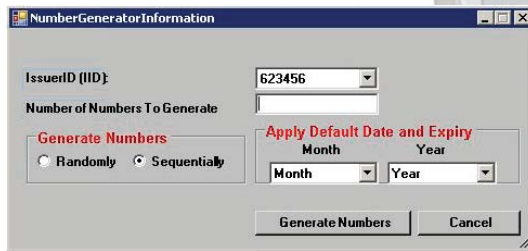

Automatically Generate Unique User IDs