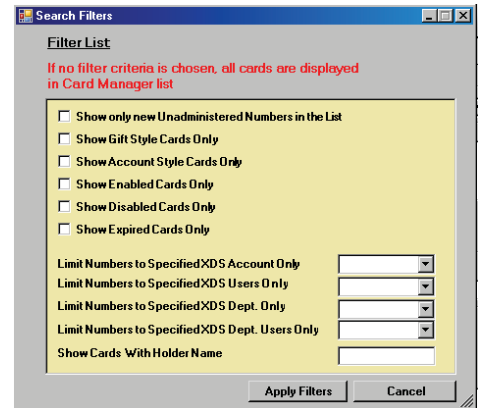

Add New Users and Manage Existing

Automatically Generate Unique User IDs

Easy-to-Use Card Detail Interface

Print Detailed Reports and Invoices

Filter Card Records for Ease of Management