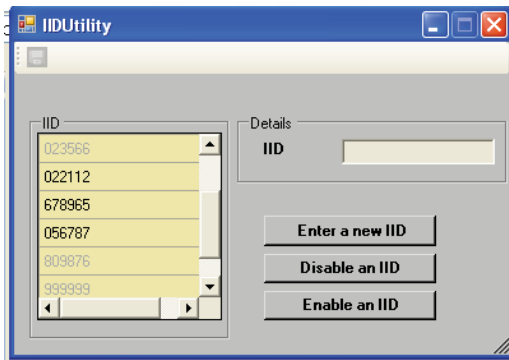

XPLC (Private Label Card)

Benefits Include

- Significant operation efficiencies and customer service improvements
- End disputes due to illegibility of slips, wrong account assignments and incorrect billing amounts
- Eliminate the laborious process of sorting, validating and totalling vouchers and chits
- Huge savings with the decrease in operational and administrative costs as well as supplies, mailing and postage costs