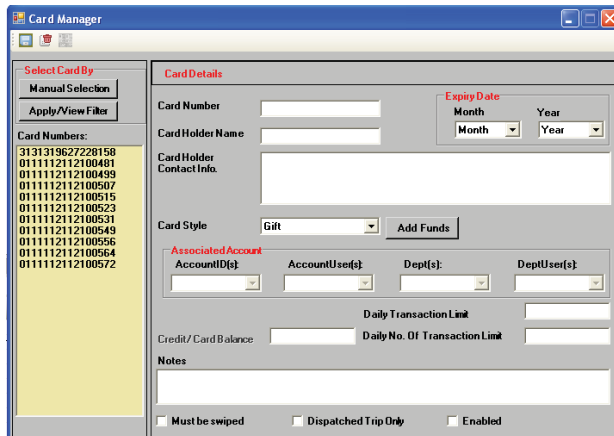

XPLC (Private Label Card)

Benefits Include

- Significant operation efficiencies and customer service improvements
- End disputes due to illegibility of slips, wrong account assignments and incorrect billing amounts
- Eliminate the laborious process of sorting, validating and totalling vouchers and chits
- Huge savings with the decrease in operational and administrative costs as well as supplies, mailing and postage costs

Add New Users and Manage Existing

Automatically Generate Unique User IDs

Easy-to-Use Card Detail Interface

Print Detailed Reports and Invoices

Filter Card Records for Ease of Management